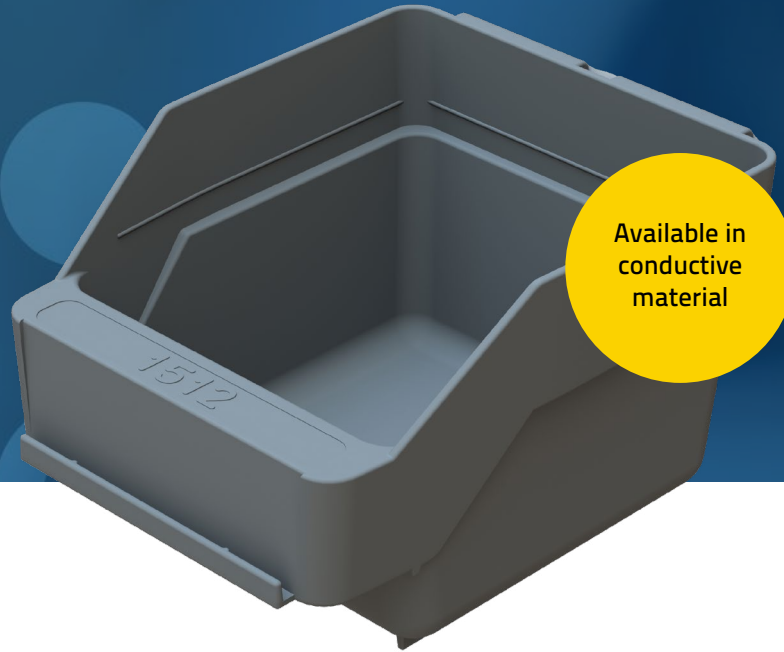

TYPE 1512

Compact bin

COMPACT BIN

Type	1512
Art. no	500703 (Green)
	510703 (Blue)
	520703 (Red)
	540703 (Yellow)
	511703 (Grey)
	550703 (Black ESD)
Dimensions mm	150x120x95
Interior dimensions	104x74x109
Dividers/bin	0
No/carton	72
Kg/m3 per carton	0,07
No/pallet	2016
Material	Recycled PP
Temperature constant	-20° to +80° C

- Compact design
- Cost-effective
- Ergonomic
- High Impact Polypropylene
- Recycled plastic
- Hangable
- 6 sizes

All models in 6 different colours:

- Green
- Blue
- Red
- Yellow
- Grey
- Black ESD

 **STEMO**