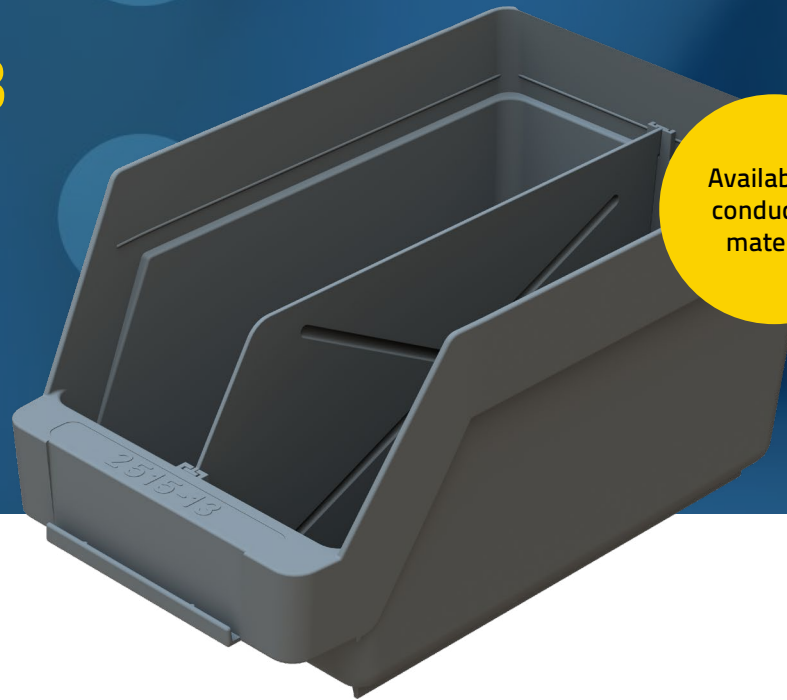

## Compact bin

Available in  
conductive  
material

### COMPACT BIN

Type	2515-13
Art. no	500706 (Green)
	510706 (Blue)
	520706 (Red)
	540706 (Yellow)
	511706 (Grey)
	550706 (Black ESD)
Dimensions mm	250x150x130
Interior dimensions	134x92x206
Dividers/bin	1
No/carton	50
Kg/m3 per carton	0,11
No/pallet	1000
Material	Recycled PP
Temperature constant	-20° to +80°C

- Compact design
- Cost-effective
- Ergonomic
- High Impact Polypropylene
- Recycled plastic
- Hangable
- 6 sizes

All models in 6 different colours:

- Green
- Blue
- Red
- Yellow
- Grey
- Black ESD

 **STEMO**